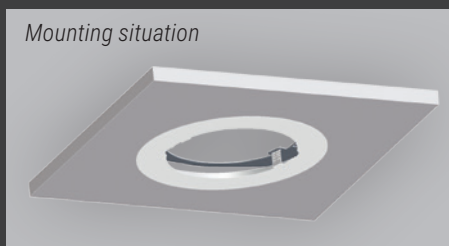

Mounting accessories

changy-SR: Renovation ring for covering larger cut-outs, Artikel-Nr. 3651 9000 100.
Further lamination rings for our downlights and spotlights can be dimensioned on a project-specific basis

Emergency light on request

Image index

1. 1 Adobe Stock, stockphoto.universe
2. 4 Jake Campbell, Kiel DE / shutterstock, ZephyrMedia
3. 5 Jana Wenderoth, Kassel DE / Tredeaux Grobler, Stuttgart DE
4. 6 Jana Wenderoth, Kassel DE / shutterstock, ABB Photo
5. 7 Jana Wenderoth, Kassel DE / Jana Wenderoth, Kassel DE

PDF