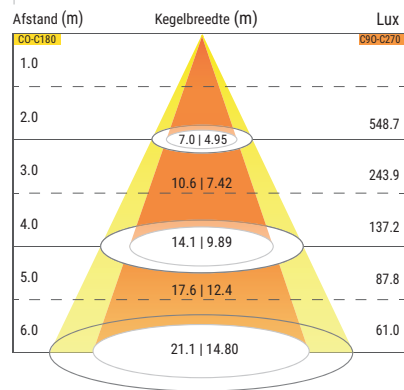

Overig:

- Bevestigingsclips en pendelophangset zijn bij de levering inbegrepen

PGPC/1200 LED	
4100 lm 840	
η_{Lb}	100%
lm/W	150
Direct/indirect	92/8%
UGR dw./l.	24,8/22,7

PGPC/1500 LED	
7100 lm 840	
η_{Lb}	100%
lm/W	144
Direct/indirect	92/8%
UGR dw./l.	25,8/23,7

PGPC/1500 LED 7100 lm 840