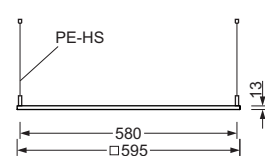

Pendelmontage

Producten

Type	Uitvoering	P_{sys} [W]	lm/W	Kleur	Driver	LxBxH/DxH	Artikelnummer	kg
<i>Diffusor micro-prismatisch direct stralend</i>								
panella-PEMP/600	LED 3600lm 830	35	102	vw	ED	595 x 595 x 13	6016 3034 150	3,79
					DALI	595 x 595 x 13	6016 3036 650	3,79
	LED 3700lm 840	35	106	vw	ED	595 x 595 x 13	6016 4034 150	3,79
					DALI	595 x 595 x 13	6016 4036 650	3,79
<i>Diffusor opaal direct stralend</i>								
panella-PEO/600	LED 3600lm 830	35	103	vw	ED	595 x 595 x 13	6016 3034 110	3,79
					DALI	595 x 595 x 13	6016 3036 610	3,79
	LED 3800lm 840	35	108	vw	ED	595 x 595 x 13	6016 4034 110	3,79
					DALI	595 x 595 x 13	6016 4036 610	3,79